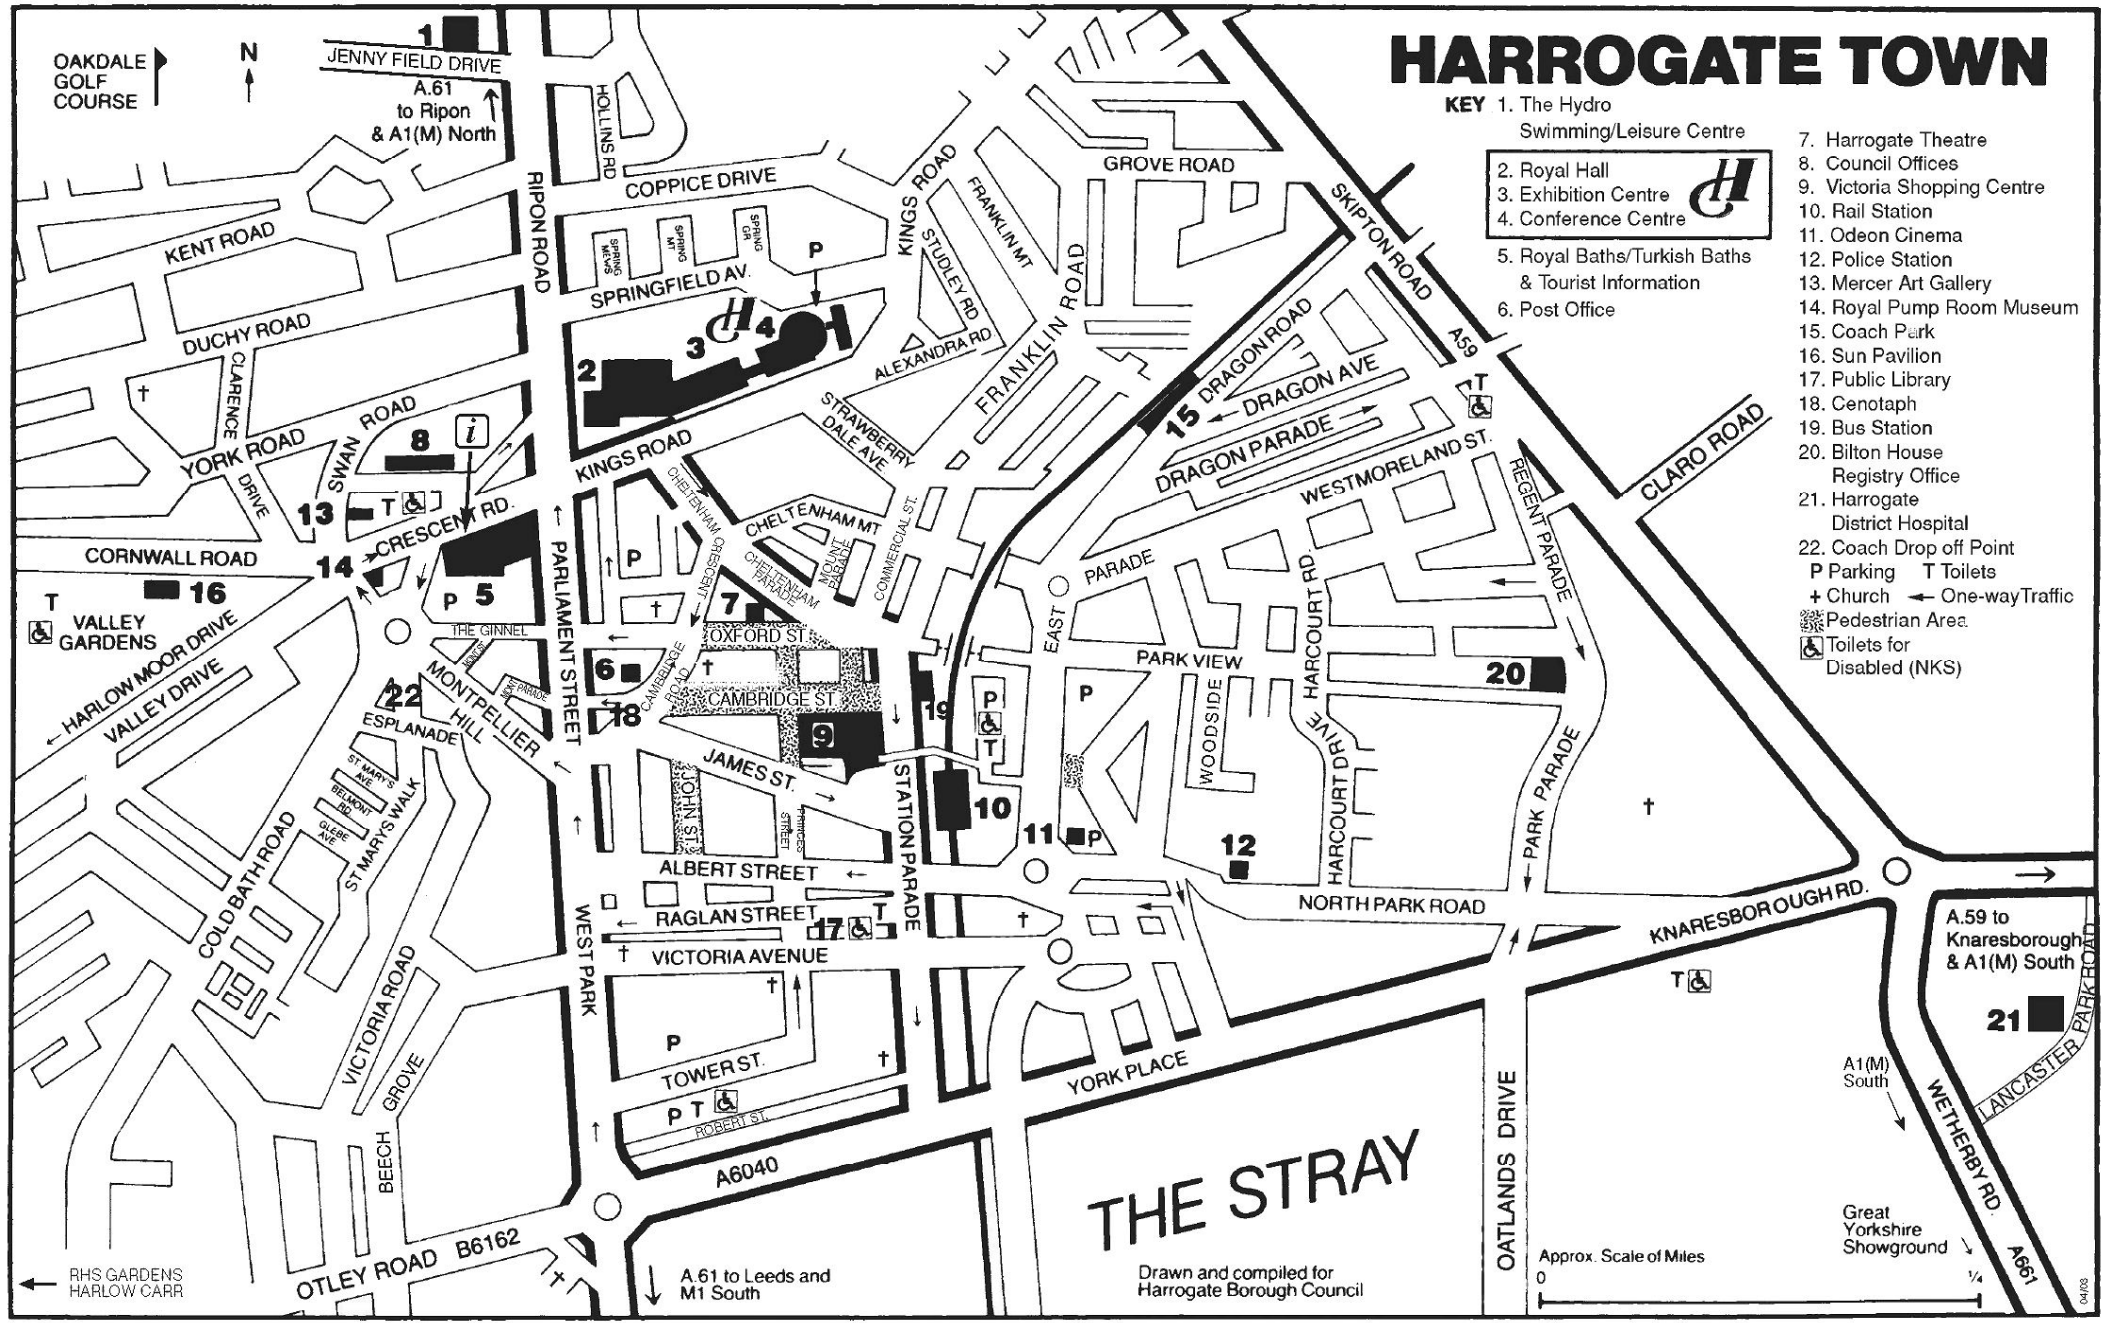

HARROGATE TOWN

- KEY**
1. The Hydro Swimming/Leisure Centre
 2. Royal Hall
 3. Exhibition Centre
 4. Conference Centre
 5. Royal Baths/Turkish Baths & Tourist Information
 6. Post Office
 7. Harrogate Theatre
 8. Council Offices
 9. Victoria Shopping Centre
 10. Rail Station
 11. Odeon Cinema
 12. Police Station
 13. Mercer Art Gallery
 14. Royal Pump Room Museum
 15. Coach Park
 16. Sun Pavilion
 17. Public Library
 18. Cenotaph
 19. Bus Station
 20. Bilton House Registry Office
 21. Harrogate District Hospital
 22. Coach Drop off Point
- P** Parking **T** Toilets
+ Church **←** One-way Traffic
 Pedestrian Area
 Toilets for Disabled (NKS)

THE STRAY

Drawn and compiled for Harrogate Borough Council

Approx. Scale of Miles

OAKDALE GOLF COURSE

RHS GARDENS HARLOW CARR

A.59 to Knaresborough & A1(M) South

Great Yorkshire Showground