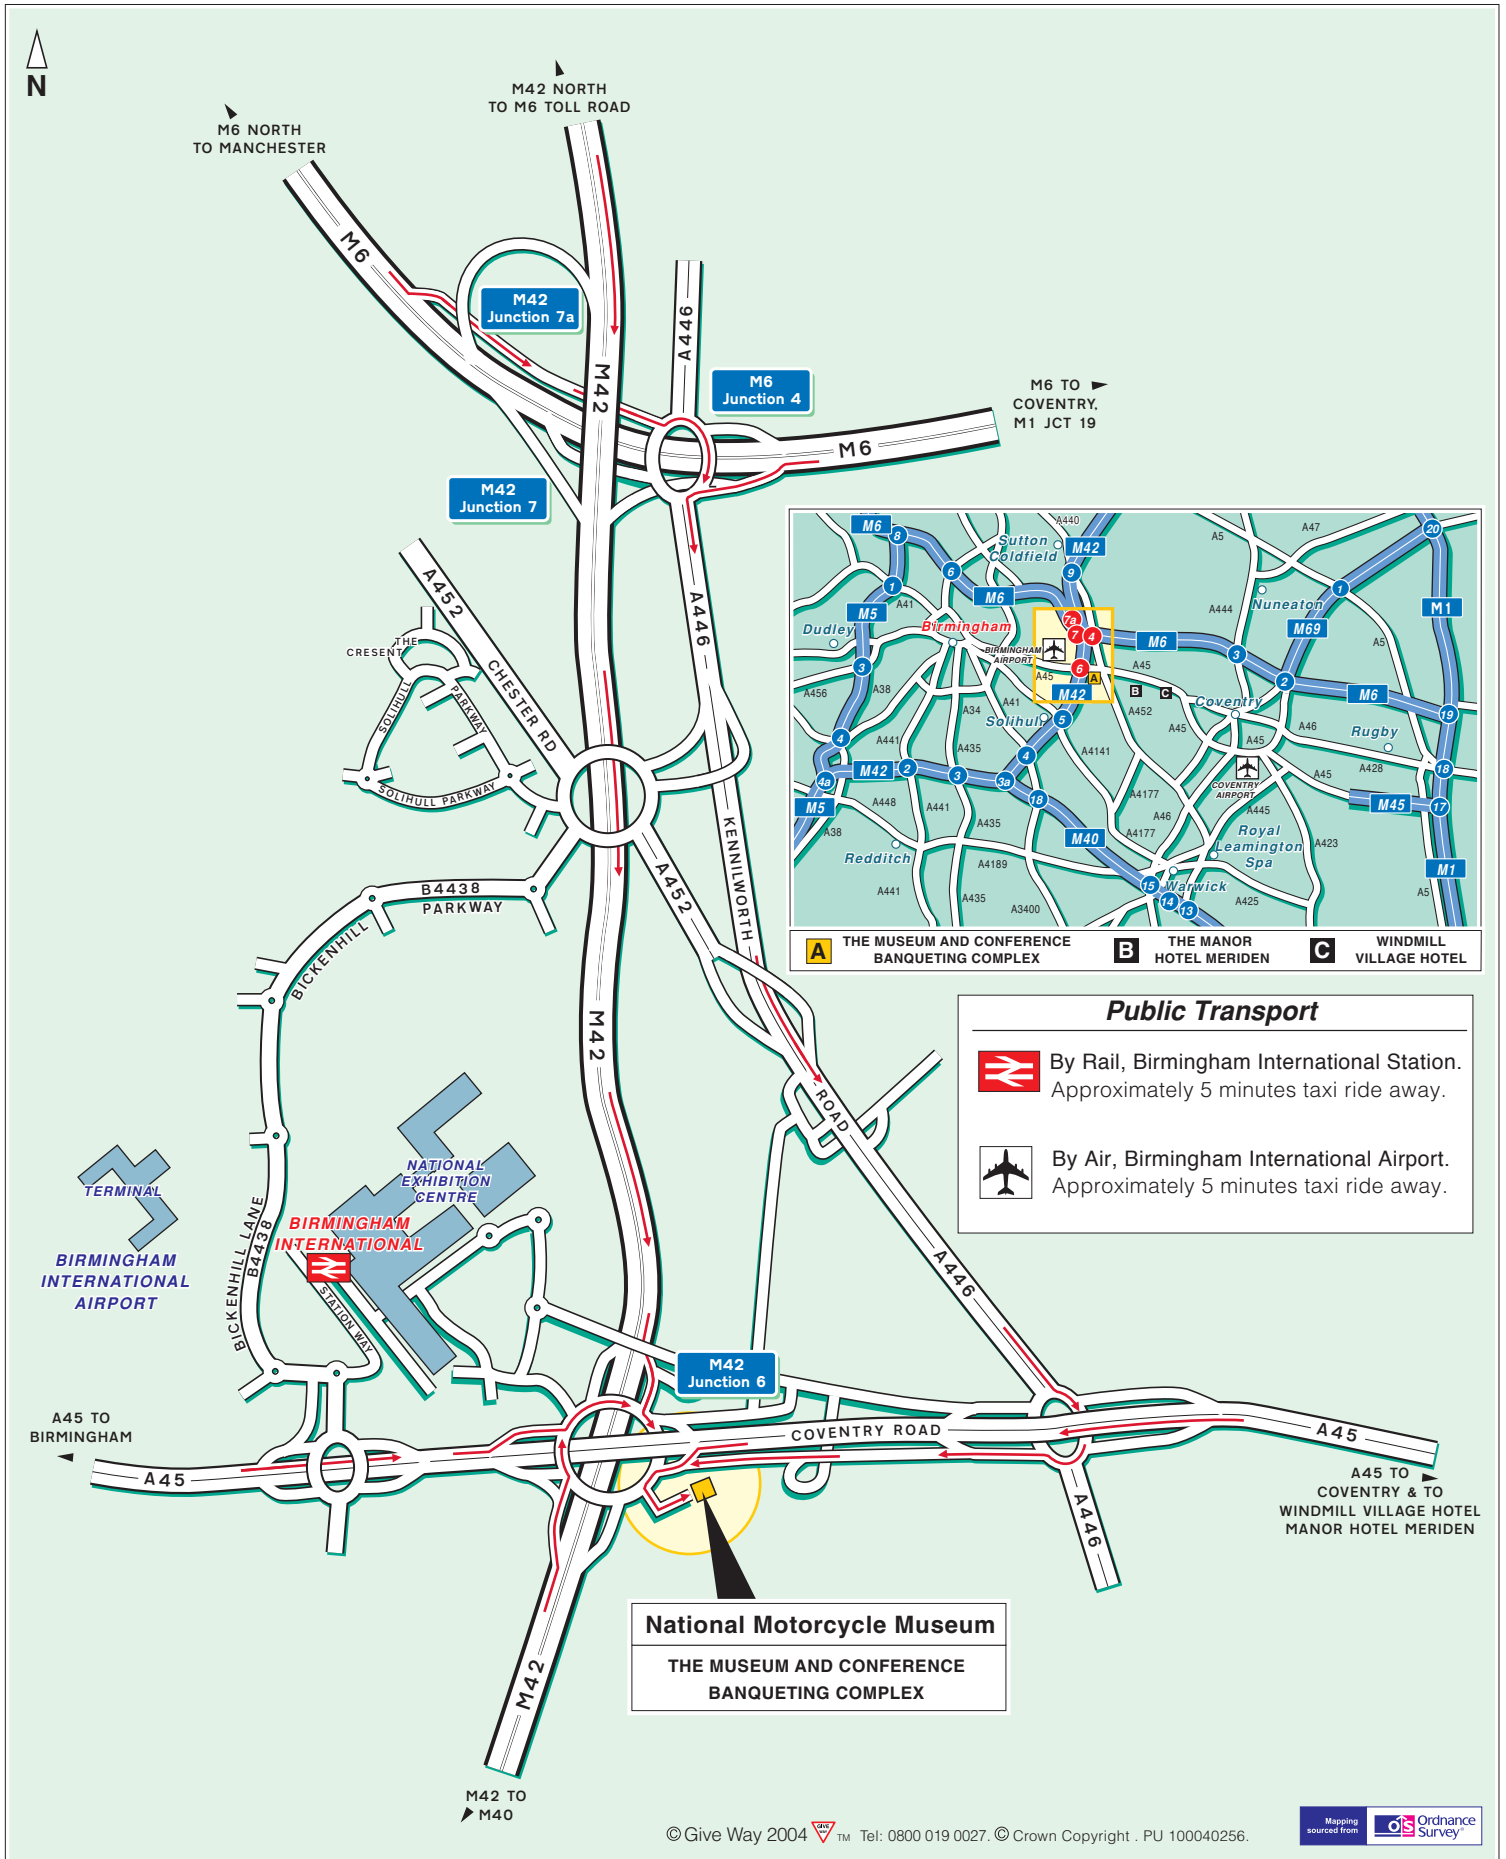

National Motorcycle Museum

THE MUSEUM AND CONFERENCE BANQUETING COMPLEX

Coventry Road, Bickenhill, Solihull, West Midlands, B92 0EJ

Tel: 0121 704 2784

Fax: 0121 711 3153

National Motorcycle Museum
 THE MUSEUM AND CONFERENCE
 BANQUETING COMPLEX

Public Transport

By Rail, Birmingham International Station. Approximately 5 minutes taxi ride away.

By Air, Birmingham International Airport. Approximately 5 minutes taxi ride away.