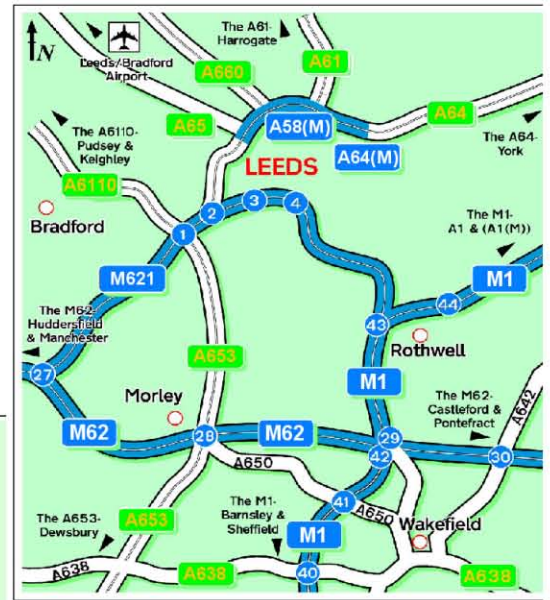

**SCOTLAND**

**NORTH EAST (NEWCASTLE / TYNE  
SIDE /  
SUNDERLAND)**

**NORTH WEST (CUMBRIA)**

**A1**

Leave @ Junction 45  
Join the A64 East Leeds  
Follow the brown tourism signs

**HARROGATE**

**A61**

Head for Leeds City Centre  
Join the A64 East Leeds  
Follow the brown tourism signs

**SKIPTON**

**A660**

Head for Leeds City Centre  
Join the A64 East Leeds  
Follow the brown tourism signs

-----  
**SOUTH EAST (LONDON, EAST ANGLIA,  
HOME COUNTIES)**

**SOUTH WEST (DEVON, CORNWALL,  
SOMERSET, STAFFORDSHIRE)**

**A1**

Exit and join the A64  
Head for Leeds City Centre  
Stay on the A63 until you join the A64  
Head for Leeds City Centre  
Follow the brown tourism signs

---

---

**WEST (LANCASHIRE, MERSEYSIDE,  
CHESHIRE, WALES)**

**EAST (NORTH YORKSHIRE,  
HUMBERSIDE)**

**M62 (E)**

Exit @ Junction 29  
Join M1 North  
Exit @ Junction 43  
Join M621  
Exit @ Junction 4 South Leeds  
Follow the brown tourism signs

**YORK**

**A64**

Head for Leeds City Centre  
Follow the brown tourism signs