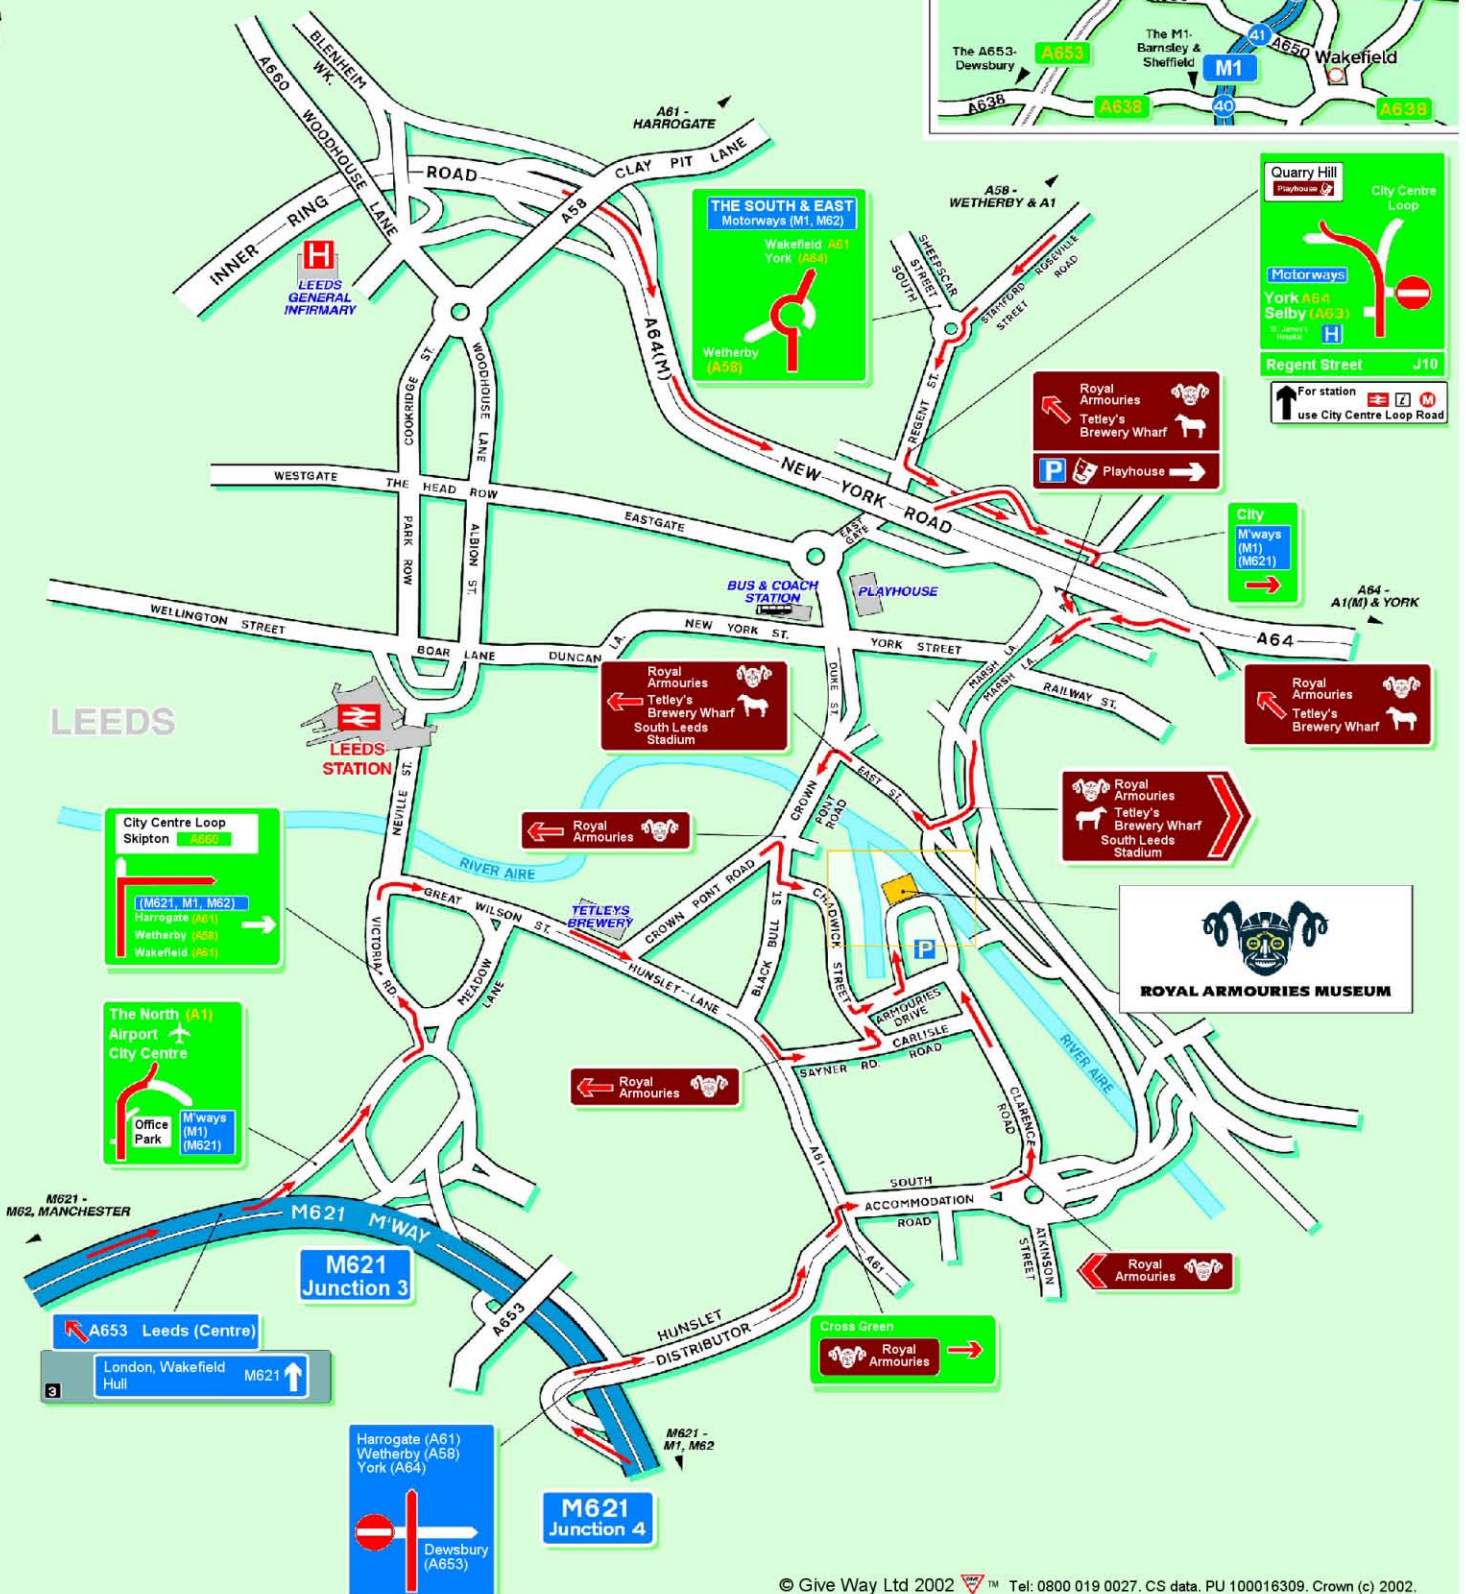

**SCOTLAND**

**NORTH EAST (NEWCASTLE / TYNE  
SIDE /  
SUNDERLAND)**

**NORTH WEST (CUMBRIA)**

**A1**

Leave @ Junction 45  
Join the A64 East Leeds  
Follow the brown tourism signs

**HARROGATE**

**A61**

Head for Leeds City Centre  
Join the A64 East Leeds  
Follow the brown tourism signs

**SKIPTON**

**A660**

Head for Leeds City Centre  
Join the A64 East Leeds  
Follow the brown tourism signs

-----  
**SOUTH EAST (LONDON, EAST ANGLIA,  
HOME COUNTIES)**

**SOUTH WEST (DEVON, CORNWALL,  
SOMERSET, STAFFORDSHIRE)**

**A1**

Exit and join the A64  
Head for Leeds City Centre  
Stay on the A63 until you join the A64  
Head for Leeds City Centre  
Follow the brown tourism signs

---

---

**WEST (LANCASHIRE, MERSEYSIDE,  
CHESHIRE, WALES)**

**M62**

Exit @ Junction 27  
Join M621  
Exit @ Junction 3  
Follow the brown tourism signs

**BRADFORD**

**M606**

Exit @ Junction 27  
Join M621  
Exit @ Junction 3  
Follow the brown tourism signs  
**A647** (Stanningley Road)  
Join A64  
Follow signs for City East / South  
Follow the brown tourism signs